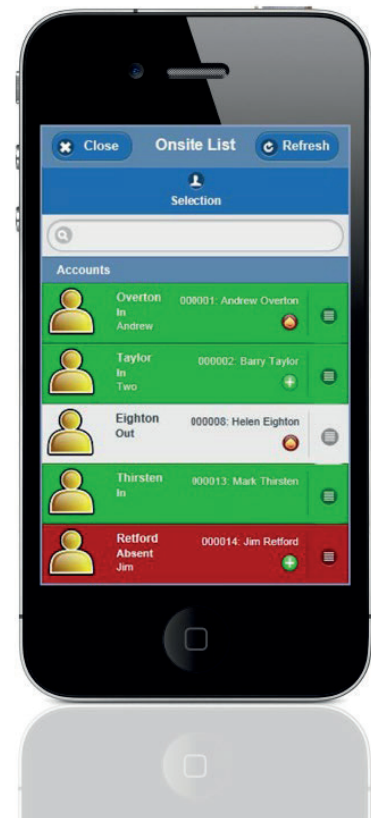

Supervisor functionality

In Supervisor mode the Mitrefinch TMS task pane displays a list of users, their onsite status and pending requests.

Customized skill icons can be highlighted on the Onsite List for quick viewing e.g. First Aider.

The last time a user clocked in or out is also displayed.

The Request List shows all outstanding requests from your team for your consideration.